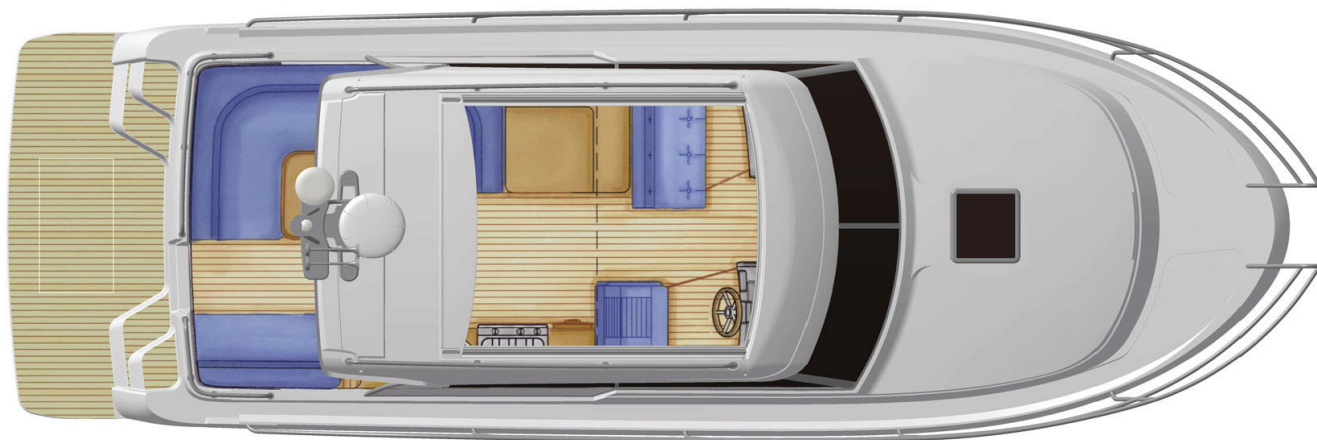

Preview SAGA 320 SunTop

Premiere April 2012

Preview SAGA 320 SunTop

Technical specifications:

Max. length:	9,78 m
Max. beam:	3,25 m
Draught:	Approx. 1,05 m
Weight:	Approx. 4.800 kg
Cruising speed:	15-20 knots
Type of hull:	Semi-planing

Material:	GRP
Diesel:	420 L
Water:	220 L
Holding:	100 L
CE-category:	C
Manufactured in:	Norway

Saga
boats

Saga Boats AS
NO - 6741 Selje
Norway
Tel.: +47 57 85 84 80
Fax: +47 57 85 84 81
E-mail: adr@sagaboats.no
www.sagaboats.no