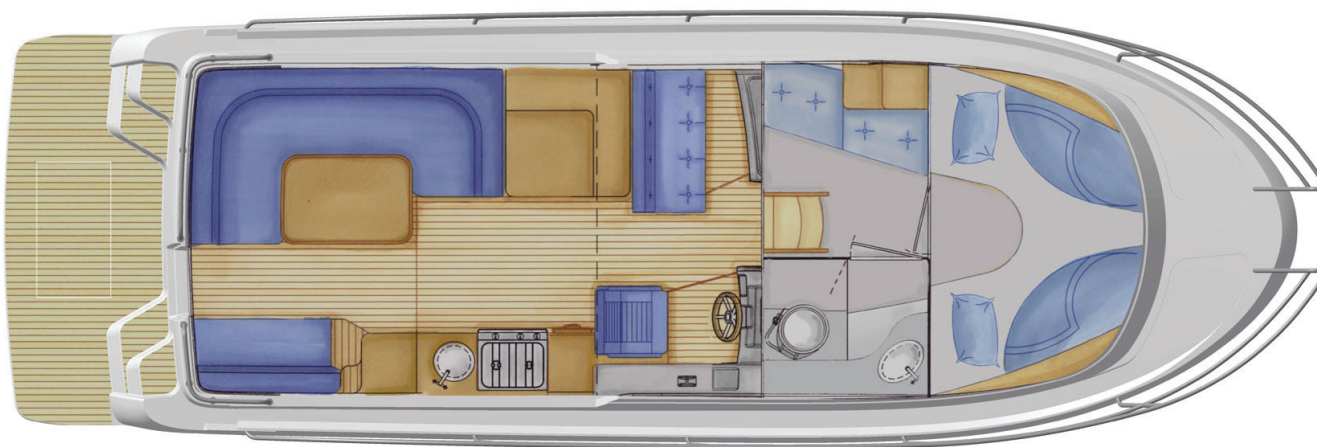

Preview SAGA 320 SunTop

Premiere April 2012

Preview SAGA 320 SunTop

Technical specifications:

Max. length:	9,78 m
Max. beam:	3,25 m
Draught:	Approx. 1,05 m
Weight:	Approx. 4.800 kg
Cruising speed:	15-20 knots
Type of hull:	Semi-planing

Material:	GRP
Diesel:	420 L
Water:	220 L
Holding:	100 L
CE-category:	C
Manufactured in:	Norway

Saga
boats

Saga Boats AS
NO - 6741 Selje
Norway
Tel.: +47 57 85 84 80
Fax: +47 57 85 84 81
E-mail: adr@sagaboats.no
www.sagaboats.no